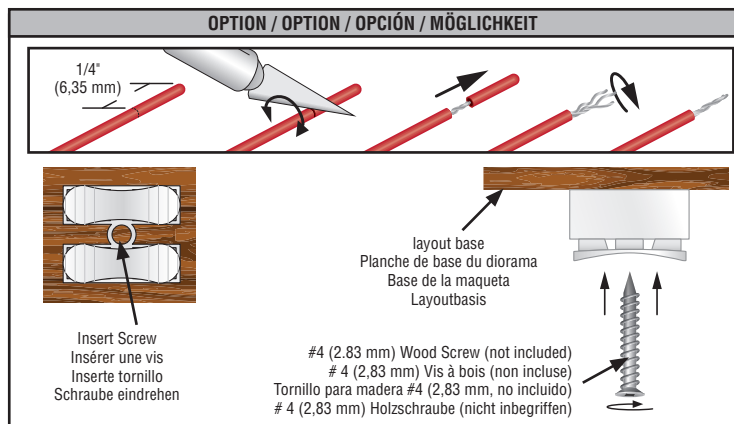

JUST PLUG[®] BILLBOARDS

DEUCE'S PARTS & REPAIR - JP5792

INSTRUCTIONS / INSTRUCTIONS / INSTRUCCIONES / ANWEISUNGEN

Designed in USA, Made in China
Combination Package
P8 ©2018 O CO