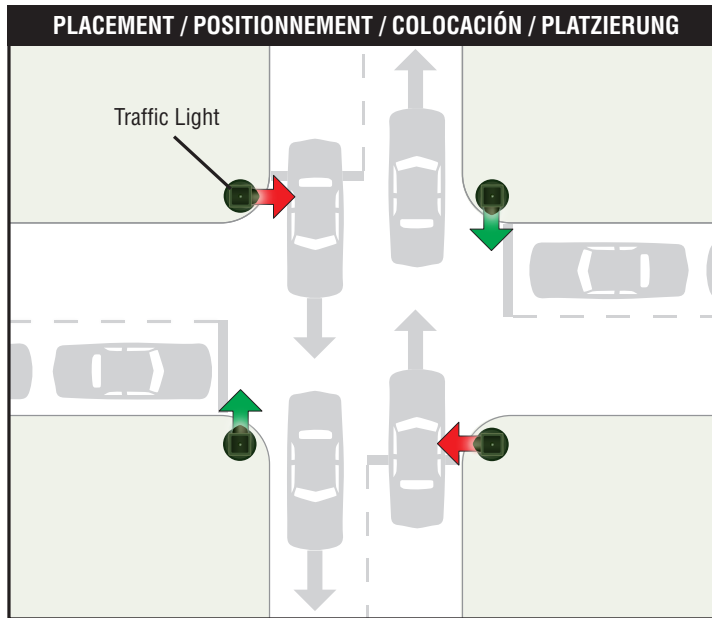

JUST PLUG® LIGHTING SYSTEM

0 SCALE PEDESTAL TRAFFIC LIGHTS JP5664

INSTRUCTIONS / INSTRUCTIONS / INSTRUCCIONES / ANWEISUNGEN

INSTALL / INSTALLER / INSTALAR / INSTALLIEREN

UK CA CE
RoHS Compliant

Conforms to Health Requirements of ASTM D4236