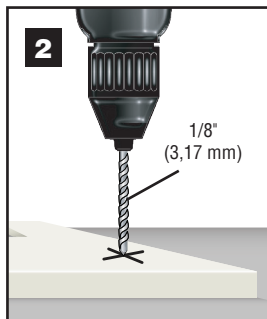

JUST PLUG® LIGHTING SYSTEM

0 SCALE PEDESTAL TRAFFIC LIGHTS JP5664

INSTRUCTIONS / INSTRUCTIONS / INSTRUCCIONES / ANWEISUNGEN

INSTALL / INSTALLER / INSTALAR / INSTALLIEREN

UK CA CE
RoHS Compliant

Conforms to Health Requirements of ASTM D4236